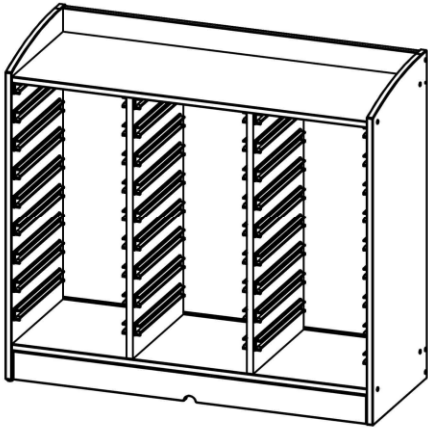

# Assembly manual Montageanleitung

Art.nr. 157200

Cabinet with drawers  
Schrank mit Schubladen

Read the instructions before you begin.  
The individual parts are not suitable for children under 3 years.  
The product has to be assembled by an adult,  
before being used by a child.

contens  
inhalt

1x

2x

2x

1x

1x

1x

1x